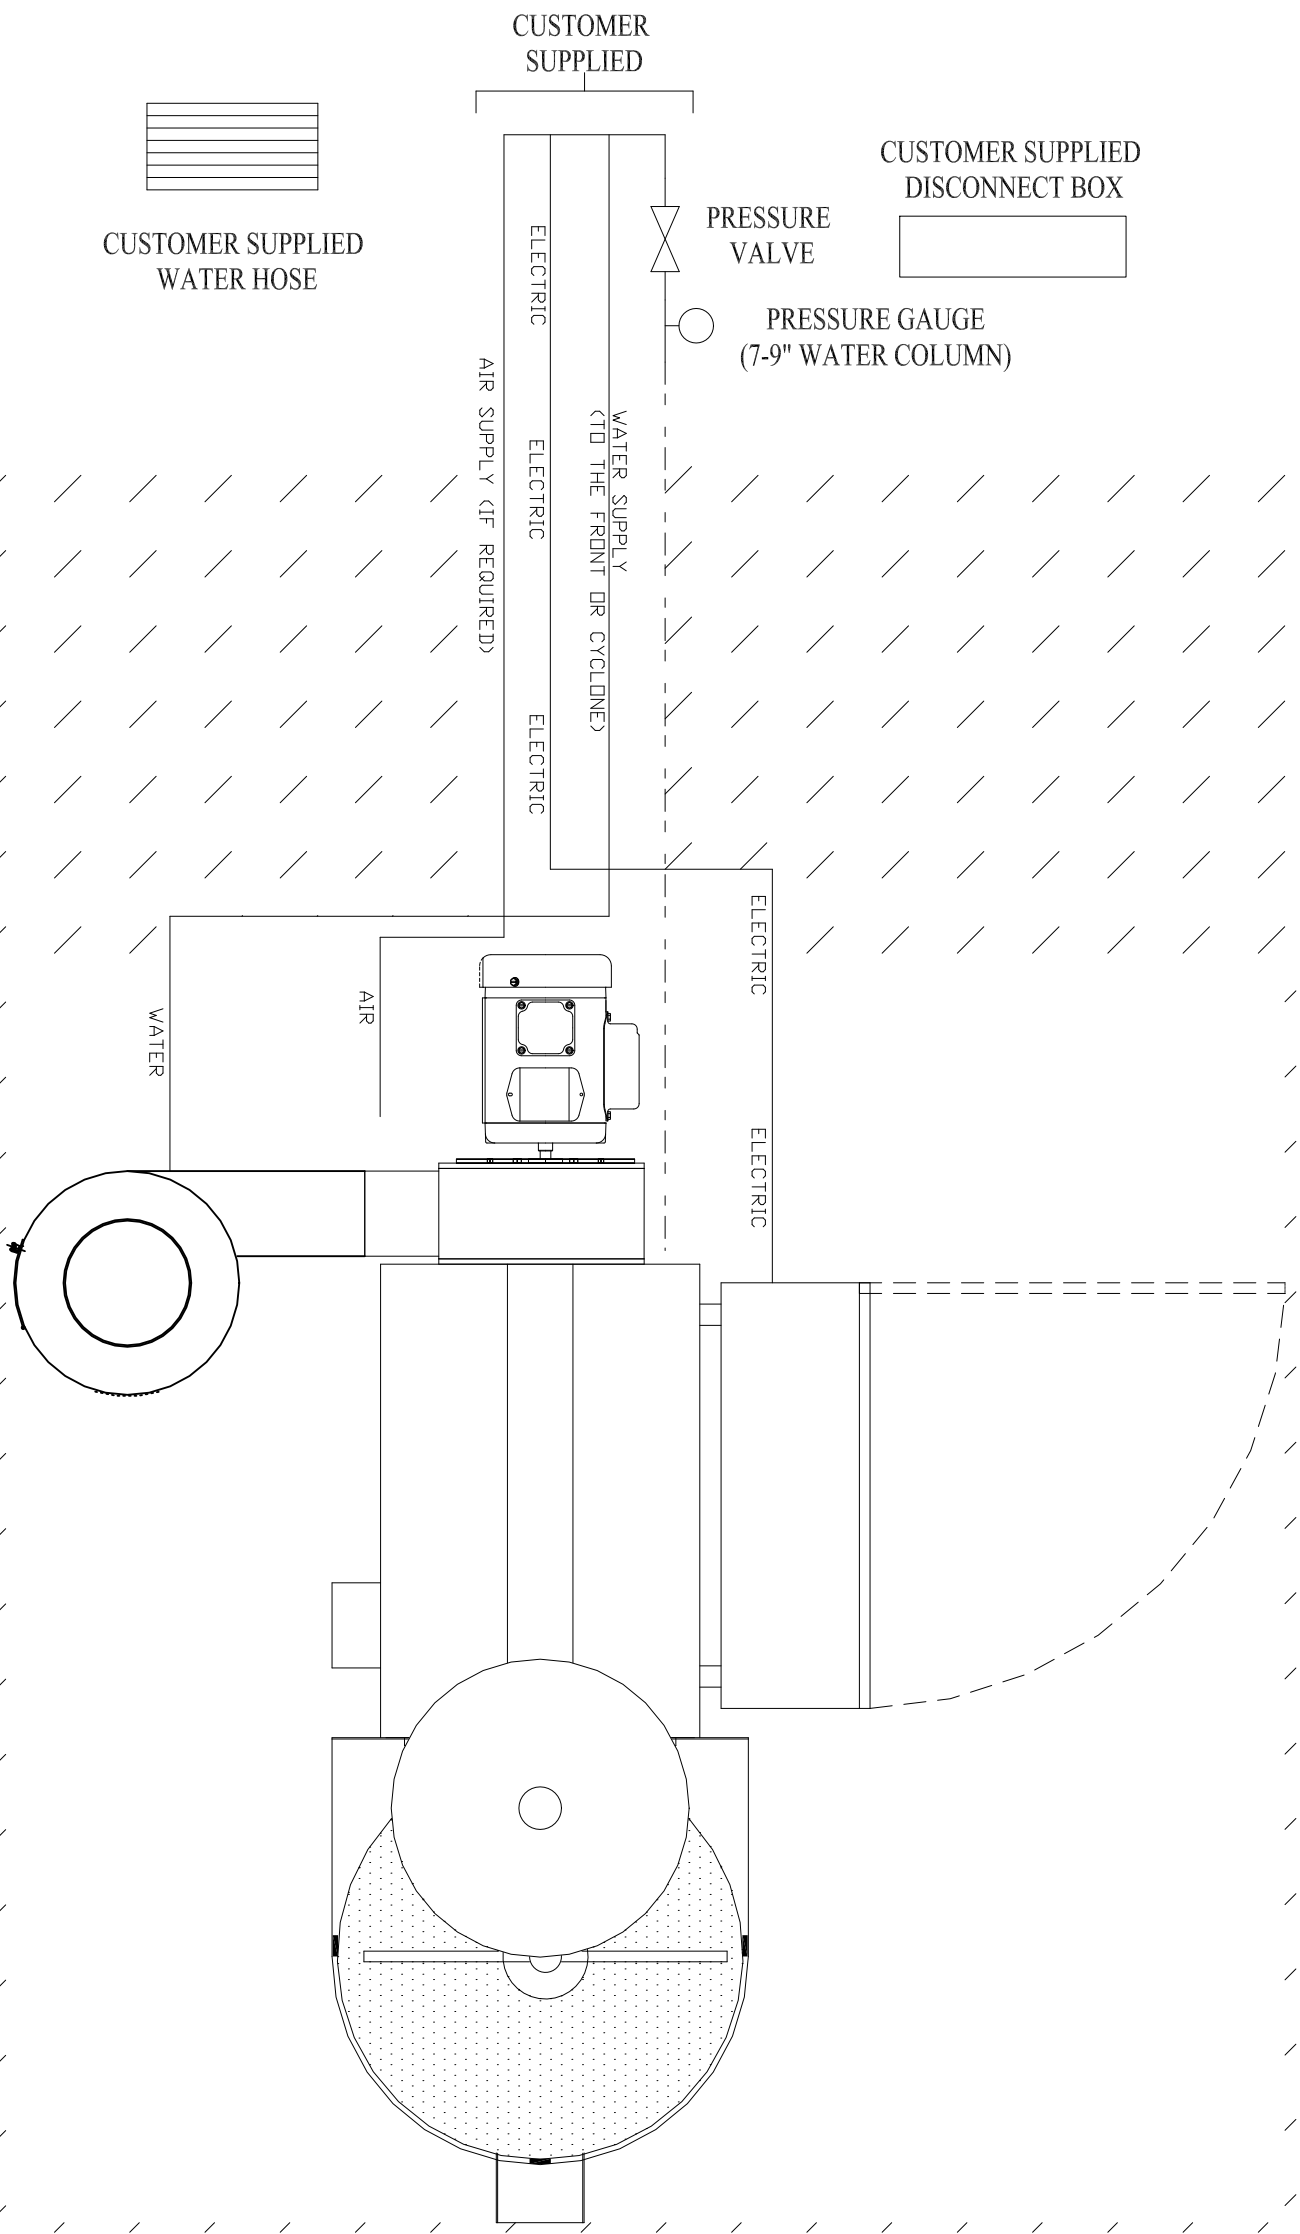

24" MINIMAL CLEARANCE ZONE

24" MINIMAL CLEARANCE ZONE

A NEW DRAWING		REVISION		SIG. - DATE		TOLERANCES: UNLESS OTHERWISE NOTED		Roasters Exchange 1530 West Main Oklahoma City, OK 73106		DRN.BY RLS DATE 09/22/08		TITLE 5 KILO ROASTER CUSTOMER REQUIRED ITEMS	
2 PL. ±.015		FRACTIONAL ± 1/32"		ANGULAR ± 1%		DECIMAL ±.005		SCALE NONE		APPD.BY DATE		DRAWING NO. RE080522-002A	