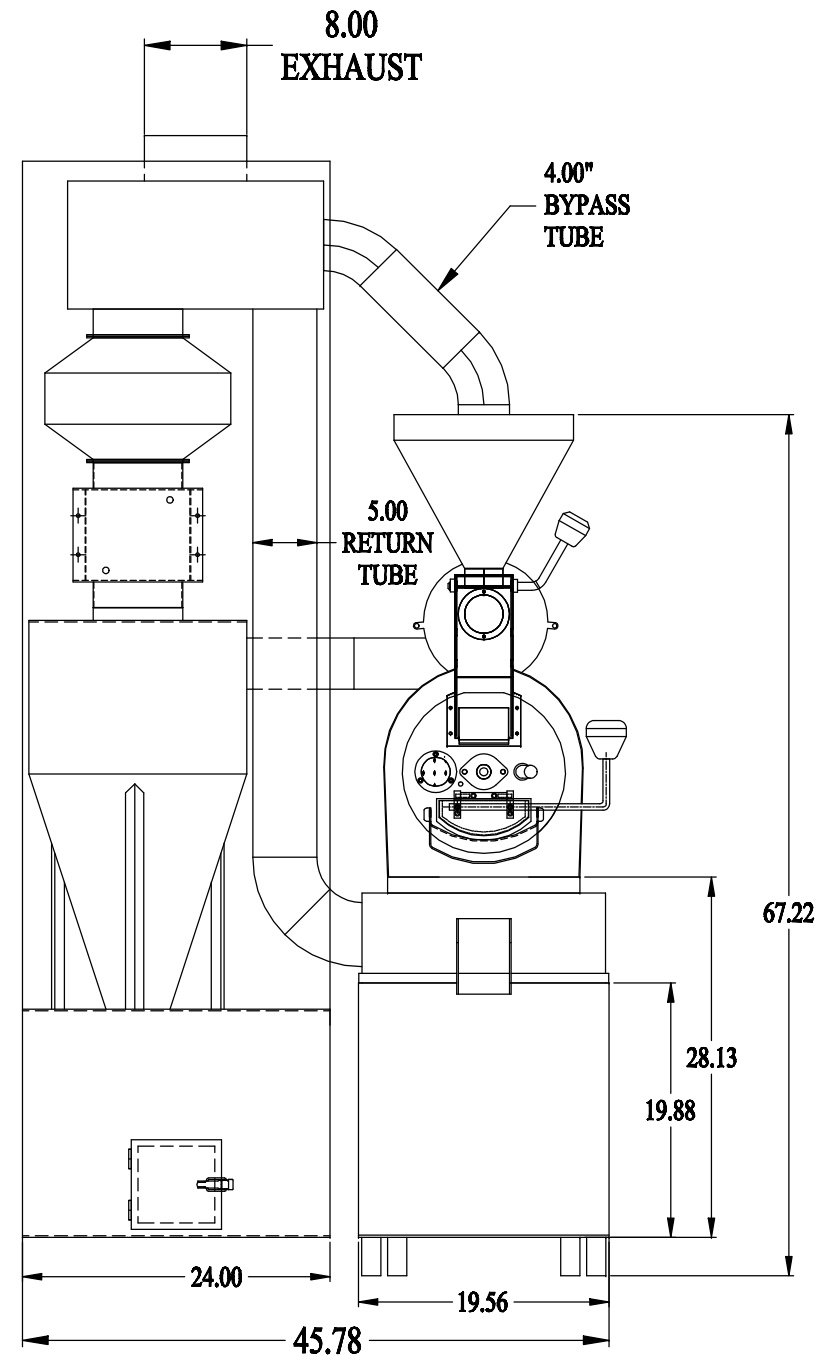

FRONT VIEW  
(SHOWN W/FACE PLATE & ACCESSORIES)

SIDE VIEW

			TOLERANCES: UNLESS OTHERWISE NOTED			Roasters Exchange 1530 West Main Oklahoma City, Ok 73106	DRN.BY RLS	DATE 03/26/09	TITLE 5 KILO REVELATION ASSEMBLY DRAWING
			DECIMAL	FRACTIONAL	ANGULAR		CKD.BY	DATE	
			2 PL. ±.015	±1/32"	± 1%	APPD.BY	DATE	DRAWING NO.	
A	NEW DRAWING	RLS 03/26/09	3 PL. ±.005			SCALE NONE		RE090326-000A	
LET	REVISION	SIG. - DATE							