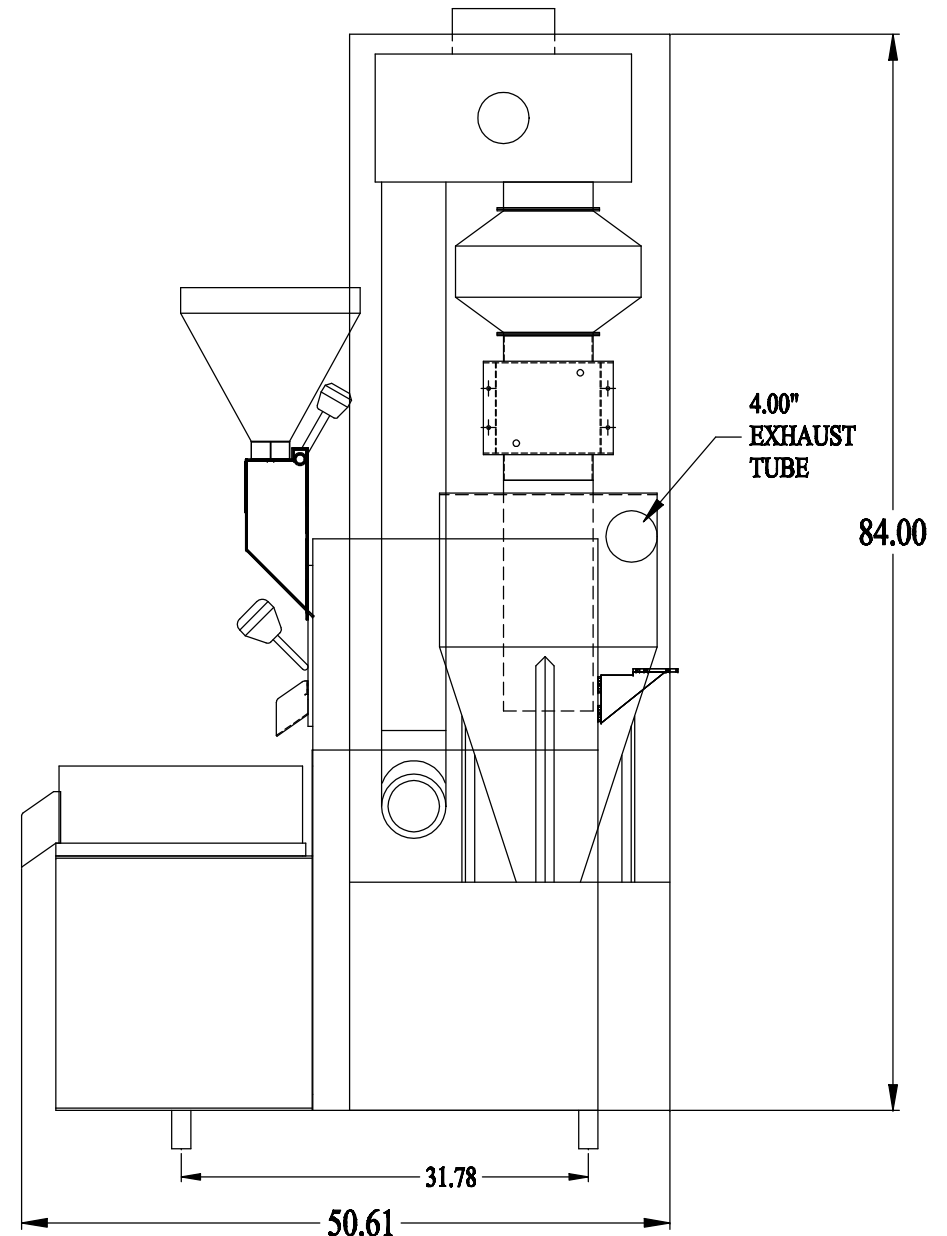

FRONT VIEW  
(SHOWN W/FACE PLATE & ACCESSORIES)

SIDE VIEW

			TOLERANCES: UNLESS OTHERWISE NOTED			Roasters Exchange 1530 West Main Oklahoma City, Ok 73106	DRN.BY RLS	DATE 03/26/09	TITLE 5 KILO REVELATION ASSEMBLY DRAWING
			DECIMAL	FRACTIONAL	ANGULAR		CKD.BY	DATE	
			2 PL. ±.015	±1/32"	± 1%	APPD.BY	DATE	DRAWING NO.	
A	NEW DRAWING	RLS 03/26/09	3 PL. ±.005			SCALE NONE		RE090326-000A	
LET	REVISION	SIG. - DATE							